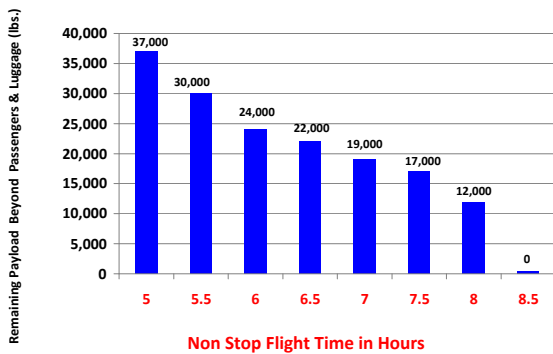

N801DM B757 Payload Analysis

(Total Aircraft Payload vs. Non Stop Flight Time)

N801DM B757 Cargo Payload Capacity with 60 Passengers Onboard

N801DM B757 Cargo Payload Capacity with 45 Passengers Onboard

N801DM B757 Cargo Payload Capacity with 30 Passengers Onboard

N801DM B757 Cargo Payload Capacity with 15 Passengers Onboard

Flight times shown above are for planning purposes only. Actual payload and cargo capacity may vary by ETOPS, destination, and weather conditions.