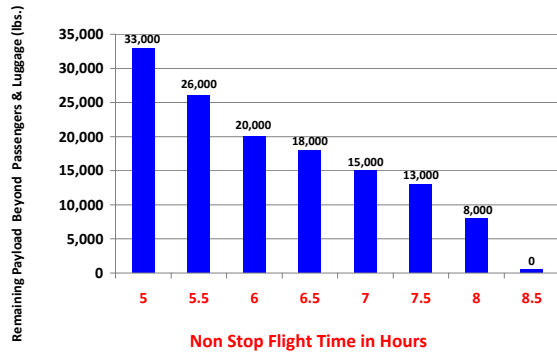

N801DM B757 Payload Analysis

(Total Aircraft Payload vs. Non Stop Flight Time)

N801DM B757 Cargo Payload Capacity with 60 Passengers Onboard

N801DM B757 Cargo Payload Capacity with 45 Passengers Onboard

N801DM B757 Cargo Payload Capacity with 30 Passengers Onboard

N801DM B757 Cargo Payload Capacity with 15 Passengers Onboard

Flight times shown above are for planning purposes only. Actual payload and cargo capacity may vary by ETOPS, destination, and weather conditions.