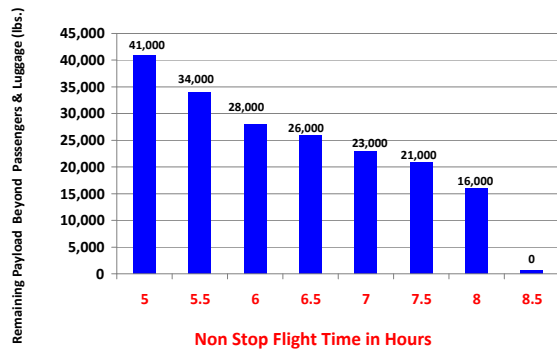

N801DM B757 Payload Analysis

(Total Aircraft Payload vs. Non Stop Flight Time)

N801DM B757 Cargo Payload Capacity with 60 Passengers Onboard

N801DM B757 Cargo Payload Capacity with 45 Passengers Onboard

N801DM B757 Cargo Payload Capacity with 30 Passengers Onboard

N801DM B757 Cargo Payload Capacity with 15 Passengers Onboard

Flight times shown above are for planning purposes only. Actual payload and cargo capacity may vary by ETOPS, destination, and weather conditions.