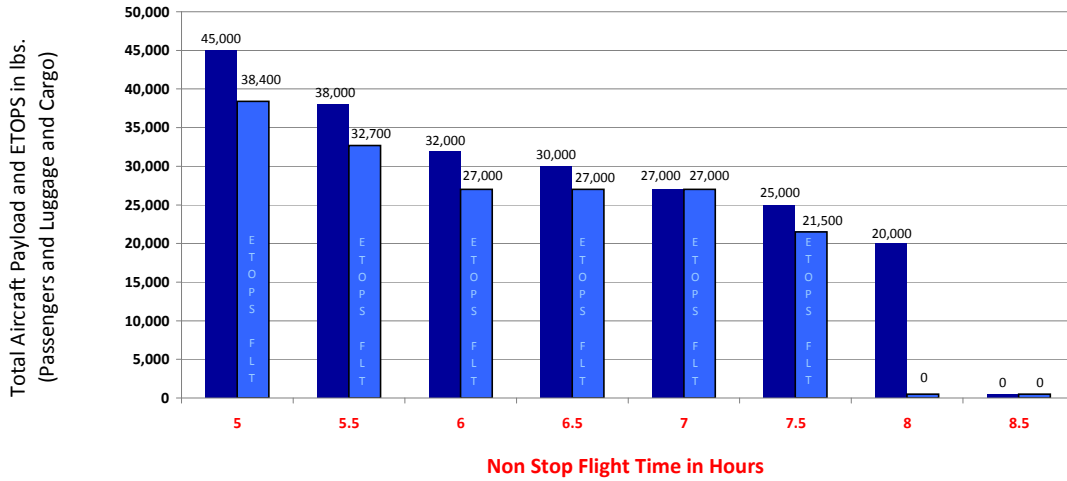

N801DM B757 Payload Analysis

(Total Aircraft Payload vs. Non Stop Flight Time)

N801DM B757 Cargo Payload Capacity with 60 Passengers Onboard

N801DM B757 Cargo Payload Capacity with 45 Passengers Onboard

N801DM B757 Cargo Payload Capacity with 30 Passengers Onboard

N801DM B757 Cargo Payload Capacity with 15 Passengers Onboard

Flight times shown above are for planning purposes only. Actual payload and cargo capacity may vary by ETOPS, destination, and weather conditions.