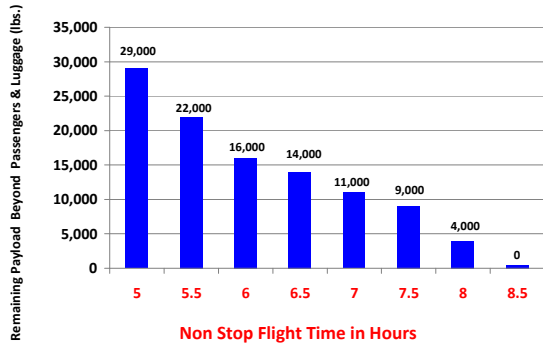

N801DM B757 Payload Analysis

(Total Aircraft Payload vs. Non Stop Flight Time)

N801DM B757 Cargo Payload Capacity with 60 Passengers Onboard

N801DM B757 Cargo Payload Capacity with 45 Passengers Onboard

N801DM B757 Cargo Payload Capacity with 30 Passengers Onboard

N801DM B757 Cargo Payload Capacity with 15 Passengers Onboard

Flight times shown above are for planning purposes only. Actual payload and cargo capacity may vary by ETOPS, destination, and weather conditions.